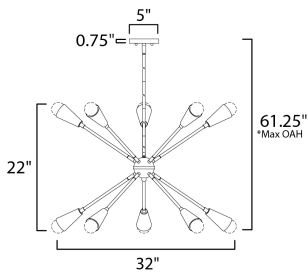

PRODUCT DESCRIPTION

A classic mid-century look, the Lovell collection features two sizes of sputnik chandeliers and streamlined sconces perfect for bath vanity applications. Available in a Black/Satin Brass finish combination. Light bulbs nest inside the metal cones to become an element of the design.

*max overall height

MEASUREMENTS

- DIMENSION : 32" W x 22" H
- MAX OAH : 61.25" OAH
- CANOPY : 5" W x 0.75" H
- HANGING WEIGHT : 10.19 lb

LAMPING

- INPUT VOLTAGE : 120V
- LUMENS : 9,000 Rated (6,300 Del.)
- BULB : 1 x 9W LED E26 Medium , 90W Total
- BULB INCLUDED : (Included)
- DIMMABLE : Y
- CRI : 90 CRI
- COLOR_TEMP : 3000K

FINISHES OPTION

- Black / Satin Brass (BKSBR)

MATERIAL

Steel

RATINGS

ULDry Location
JA8 Bulb In

ADDITIONAL

SLOPE: 60
OPERATING TEMPERATURE:
-20°C (-4°F), 40°C (104°F)